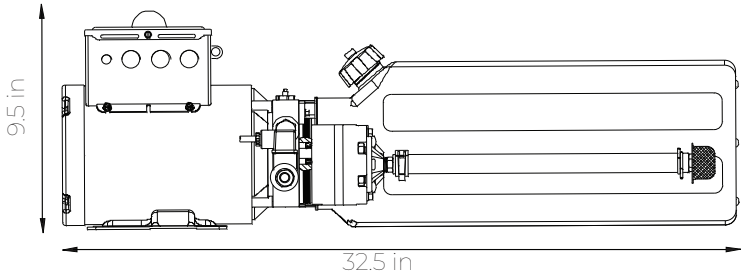

**Standard Door Power Unit Options
Single Phase**

3HP Power Unit

Input Power - 220/230 V
Breaker Size - 30 Amps

5HP Power Unit

Input Power - 220/230 V
Breaker Size - 30 Amps

For more information, please contact us at info@powerliftdoors.com or visit our website: