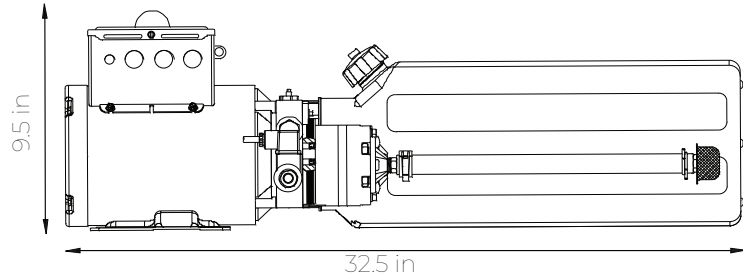

**Standard Door Power Unit Options
Single Phase**

3HP Power Unit

Input Power - 220/230 V
Breaker Size - 30 Amps

5HP Power Unit

Input Power - 220/230 V
Breaker Size - 30 Amps

For more information, please contact us at info@powerliftdoors.com or visit our website: