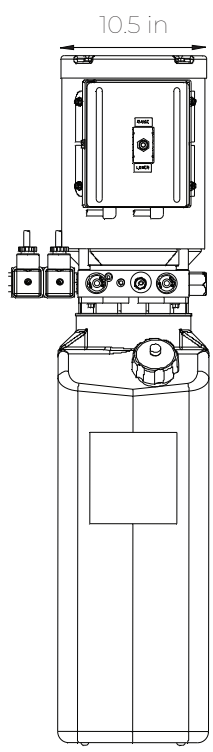

**Standard Door Power Unit Options
Single Phase**

3HP Power Unit

Input Power - 220/230 V
Breaker Size - 30 Amps

5HP Power Unit

Input Power - 220/230 V
Breaker Size - 30 Amps

For more information, please contact us at info@powerliftdoors.com or visit our website: