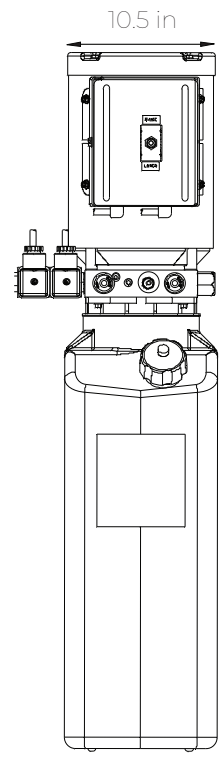

**Standard Door Power Unit Options
Single Phase**

3HP Power Unit

Input Power - 220/230 V
Breaker Size - 30 Amps

5HP Power Unit

Input Power - 220/230 V
Breaker Size - 30 Amps

For more information, please contact us at info@powerliftdoors.com or visit our website: